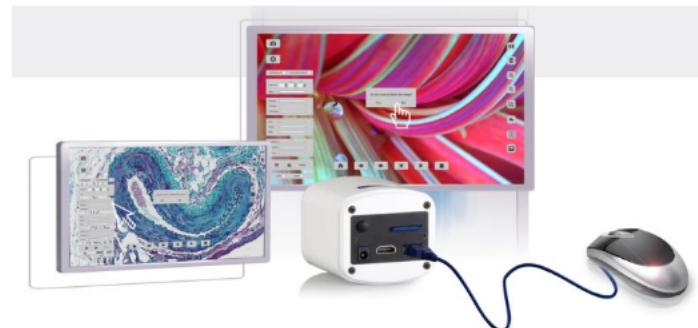

VC.3036 HD color camera for industry and medical applications

HIGHLIGHTS

- ✓ HD 1080p High definition 6 Mpix color camera
- ✓ 3264 x 960 pixels in capture mode
- ✓ 1920 x 1080 pixels in live mode (HDMI 60fps)
- ✓ 1920 x 720 pixels video recording
- ✓ HDMI, USB 2 output and SD memory card
- ✓ C mount interface
- ✓ Built-in mouse-driven software
- ✓ Compatible with ImageFocus 4 software

Specifications

Sensor	HDMI 6.0 Mega pixels CMOS high sensitive sensor
Format	1/2,7 inch, HDTV 1080p (50/60 Hz)
Pixels	3264 x 1836 (capture mode), 1920 x 1080p pixels (live view)
Video	1280 x 720p pixels video recording mode
Scan mode	Progressive scan. Sensitivity 510 mV
Noise	3D Noise Reduction function
White balance	Automatic/manual
Video outputs	Digital HDMI, USB 2
Memory	16GB standard
Mounting	C-mount interface
Operation	0 – 60° C, 45-85 % humidity
Storage temperature	-20 to 70° Celsius
Supplied with	Supplied with HDMI cable, USB 2 cable, 12Vdc/2A power supply, high speed 16 Gb SD card and USB-2 mouse. Built-in

mouse-driven software for image capturing, 1080p HD video recording, image comparison and browsing of captures images and videos. Suitable with ImageFocus 4 analysis and measure software(via USB), Windows XP and higher

Features Can be used via USB, or via HDMI as standalone system or both at the same time. Camera can be controlled with app-like software buttons on your HDMI screen. Ideal for quality control in industrial environments. With digital zoom and image comparison features.