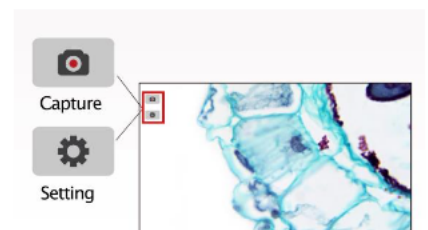

mouse-driven software for image capturing, 1080p HD video recording, image comparison and browsing of captures images and videos. Suitable with ImageFocus 4 analysis and measure software(via USB), Windows XP and higher

Features Can be used via USB, or via HDMI as standalone system or both at the same time. Camera can be controlled with app-like software buttons on your HDMI screen. Ideal for quality control in industrial environments. With digital zoom and image comparison features.